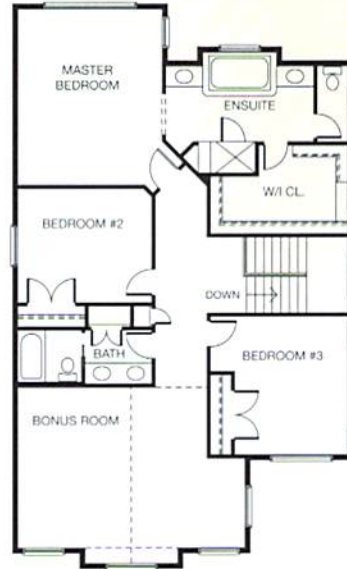

The Wyndam

2858 SQUARE FEET

MAIN FLOOR
1,348 Sq. Ft.

UPPER FLOOR
1,510 Sq. Ft.