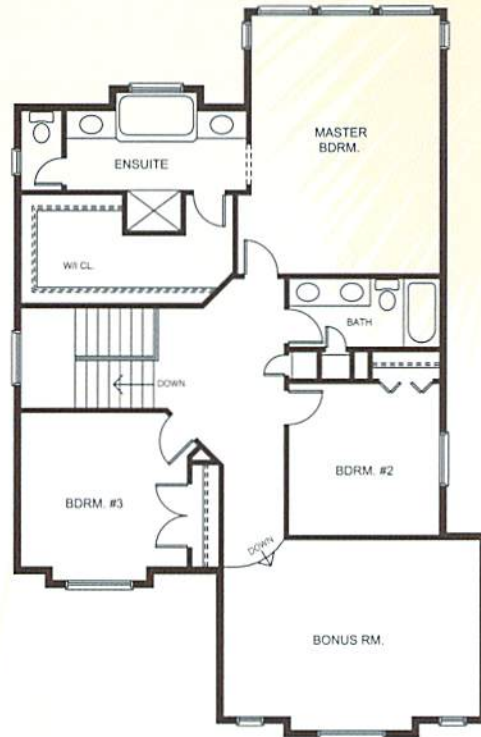

# The Windward

2545 SQUARE FEET

MAIN FLOOR PLAN  
1156 SQ. FT.

UPPER FLOOR PLAN  
1389 SQ. FT.