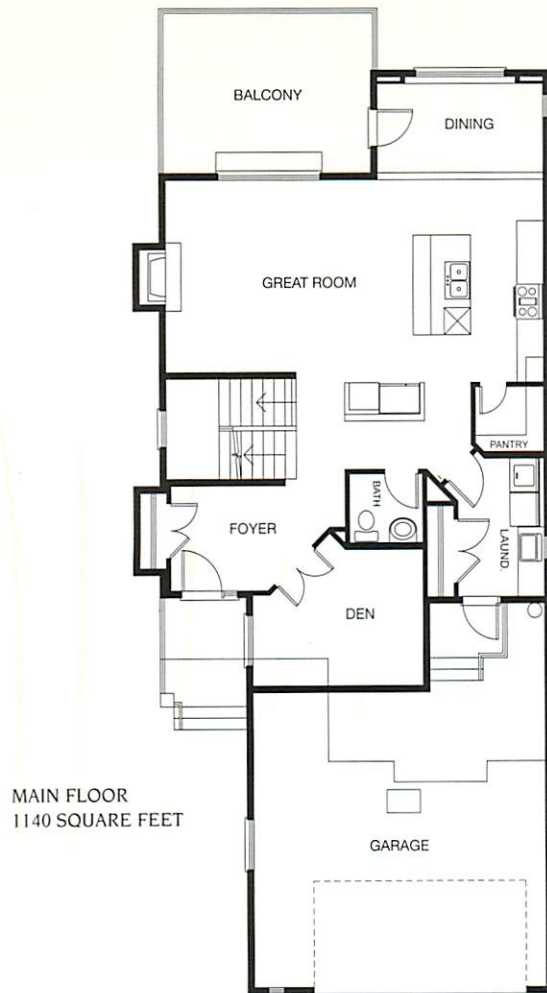

The Windsong

2362 SQUARE FEET

MAIN FLOOR
1140 SQUARE FEET

UPPER FLOOR
1222 SQUARE FEET