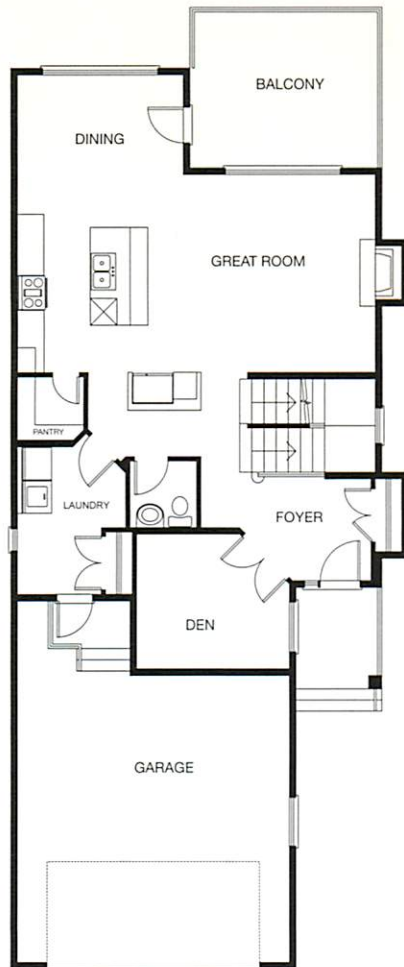

# The Crosswind

2214 SQUARE FEET

MAIN FLOOR  
1096 SQUARE FEET

UPPER FLOOR  
1118 SQUARE FEET